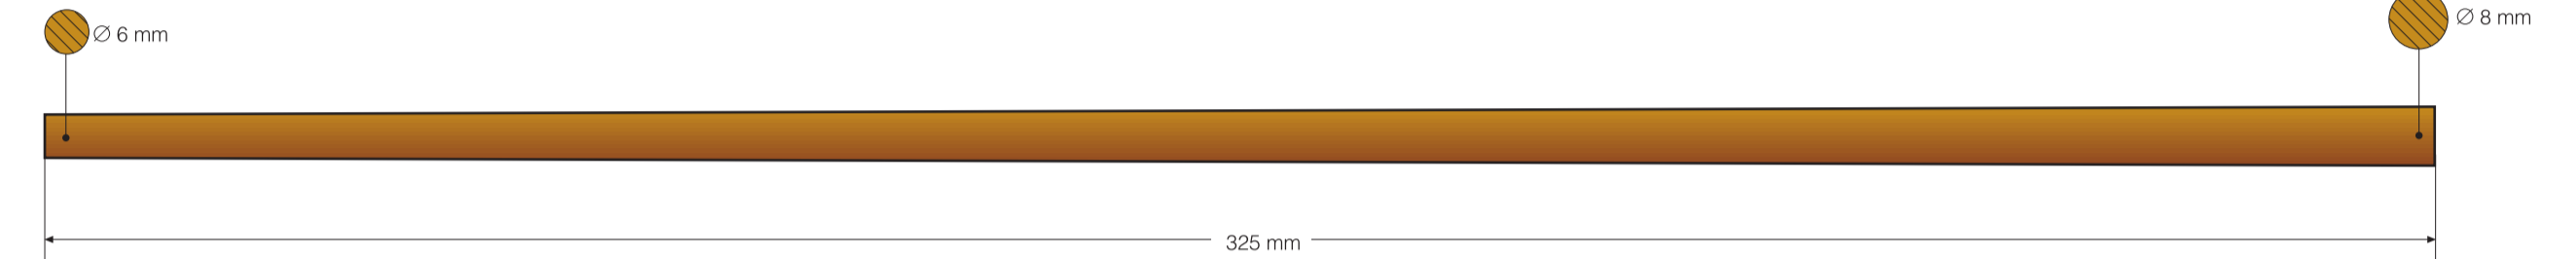

Palo mayor
Palo mayor
Palo mayor
Palo mayor
Palo mayor
Palo mayor