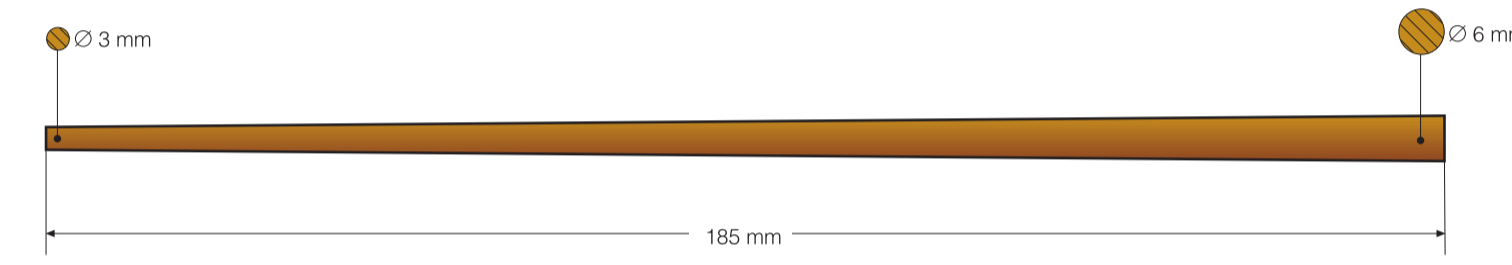

Palo mayor
Palo mayor
Palo mayor
Palo mayor
Palo mayor
Palo mayor