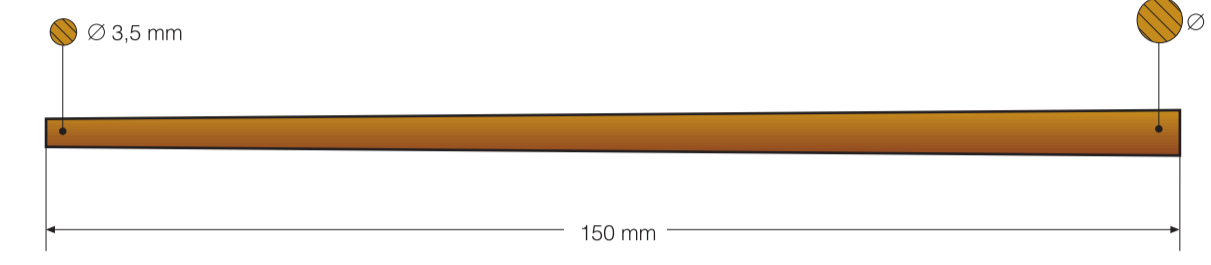

Palo mayor
Palo mayor
Palo mayor
Palo mayor
Palo mayor
Palo mayor